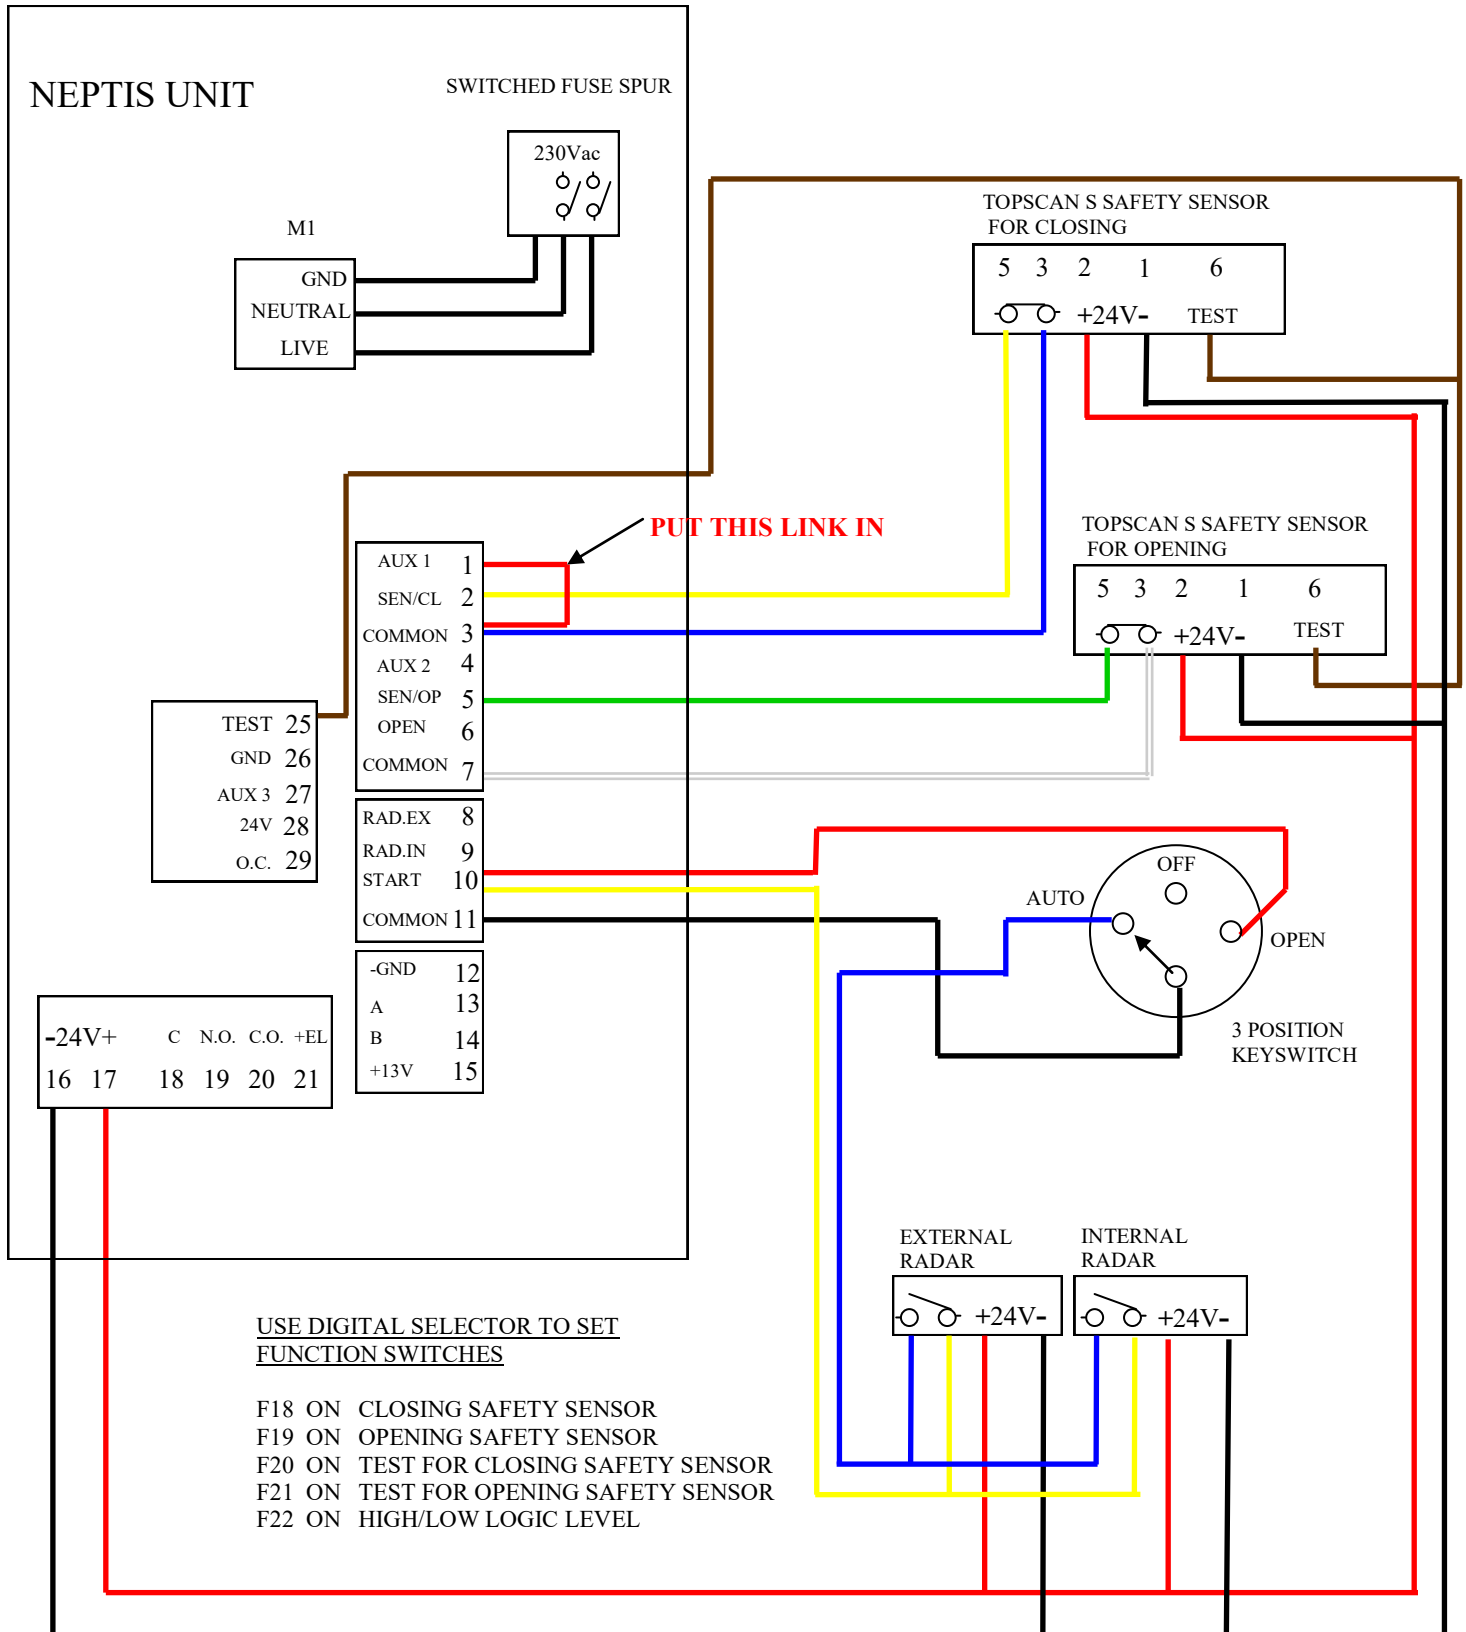

NEPTIS 16005 LET/SLT
(SINGLE)
WITH
3 POSITION KEYSWITCH

LABEL UK
Faraday Drive, Bridgnorth, Shropshire, WV15 5BQ
Tel: 01746 768227 Fax: 01746 767565

NOTE: connect test (BROWN) wire into unit after switching on F20,F21,F22