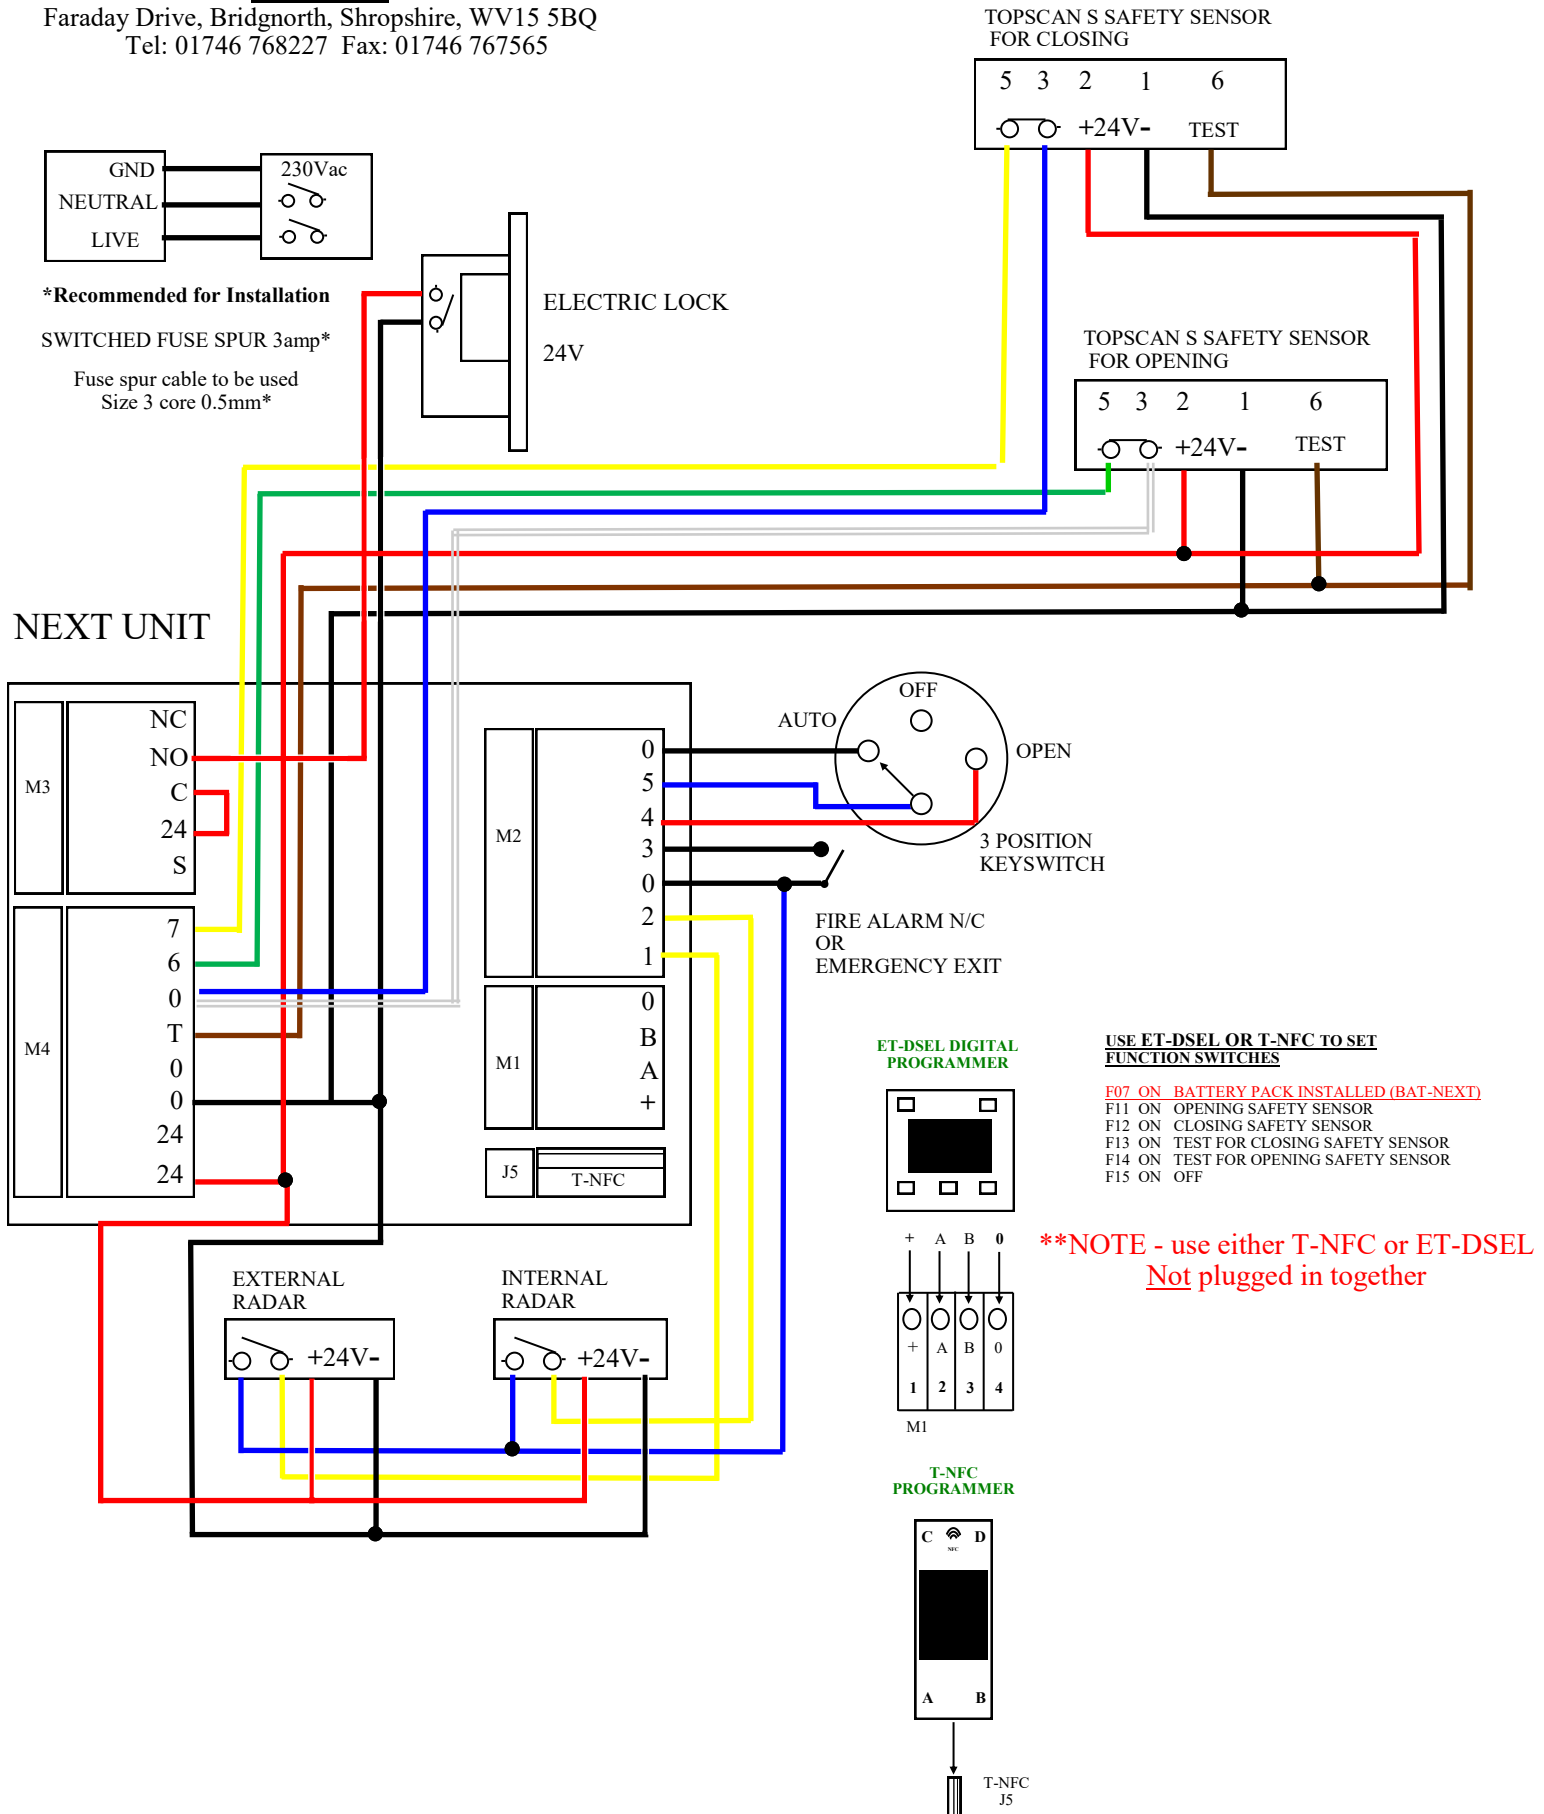

LABEL UK
Faraday Drive, Bridgnorth, Shropshire, WV15 5BQ
Tel: 01746 768227 Fax: 01746 767565

**FOR ALL OTHER SENSOR FUNCTIONAL SETTINGS PLEASE REFER TO THE INSTRUCTIONS
SUPPLIED WITH OA-EDGE SENSOR FOR ALL OTHER
NEXT FUNCTION SWITCH SETTINGS PLEASE REFER TO INSTALLATION MANUAL**