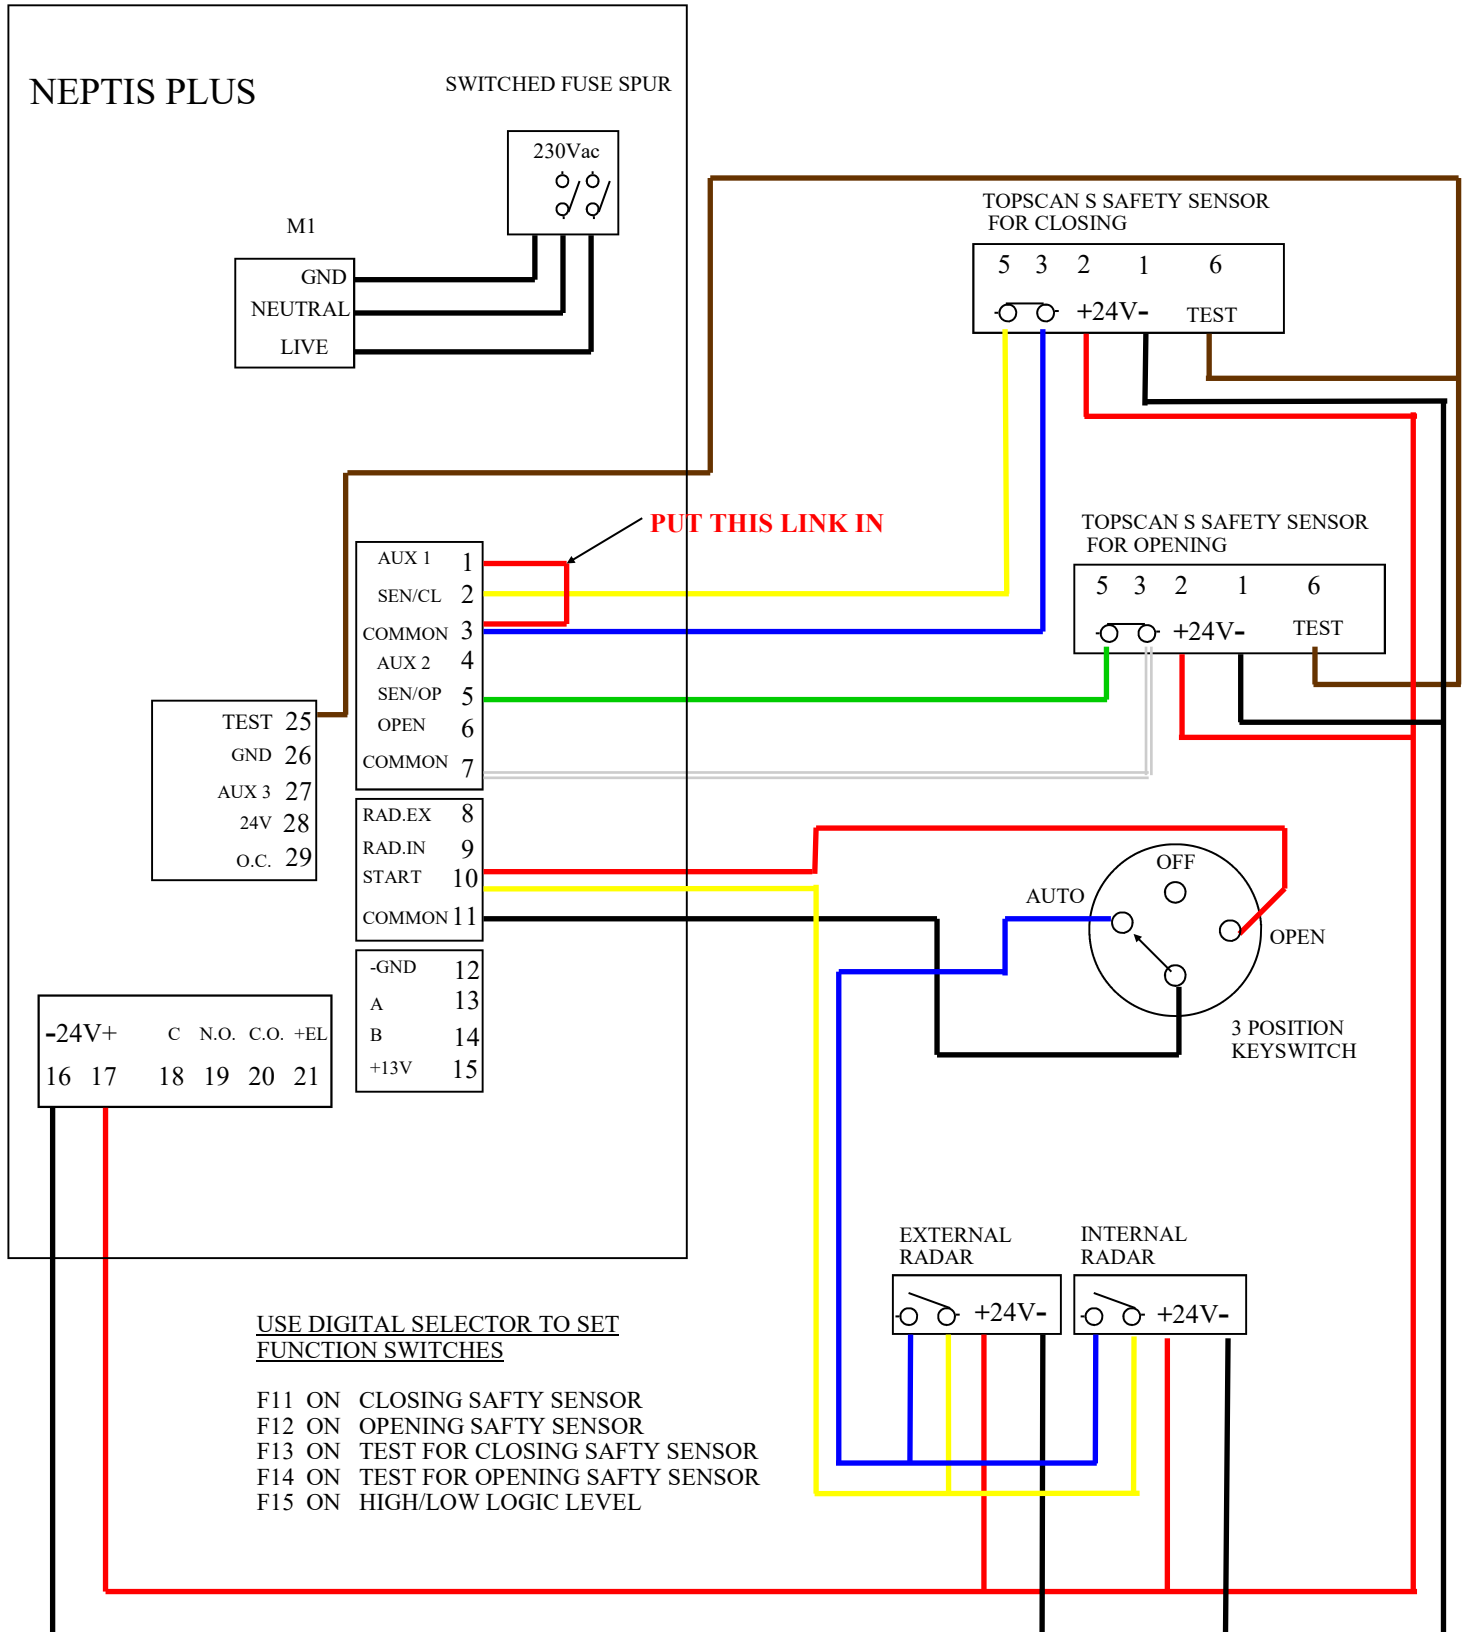

# NEPTIS PLUS LET/SLT (SINGLE) WITH 3 POSITION KEYSWITCH TOPSCAN

**LABEL UK**

Faraday Drive, Bridgnorth, Shropshire, WV15 5BQ  
Tel: 01746 768227 E-mail: sales@labeluk.com

**NOTE: connect test (BROWN) wire into unit after switching on F13,F14,F15**