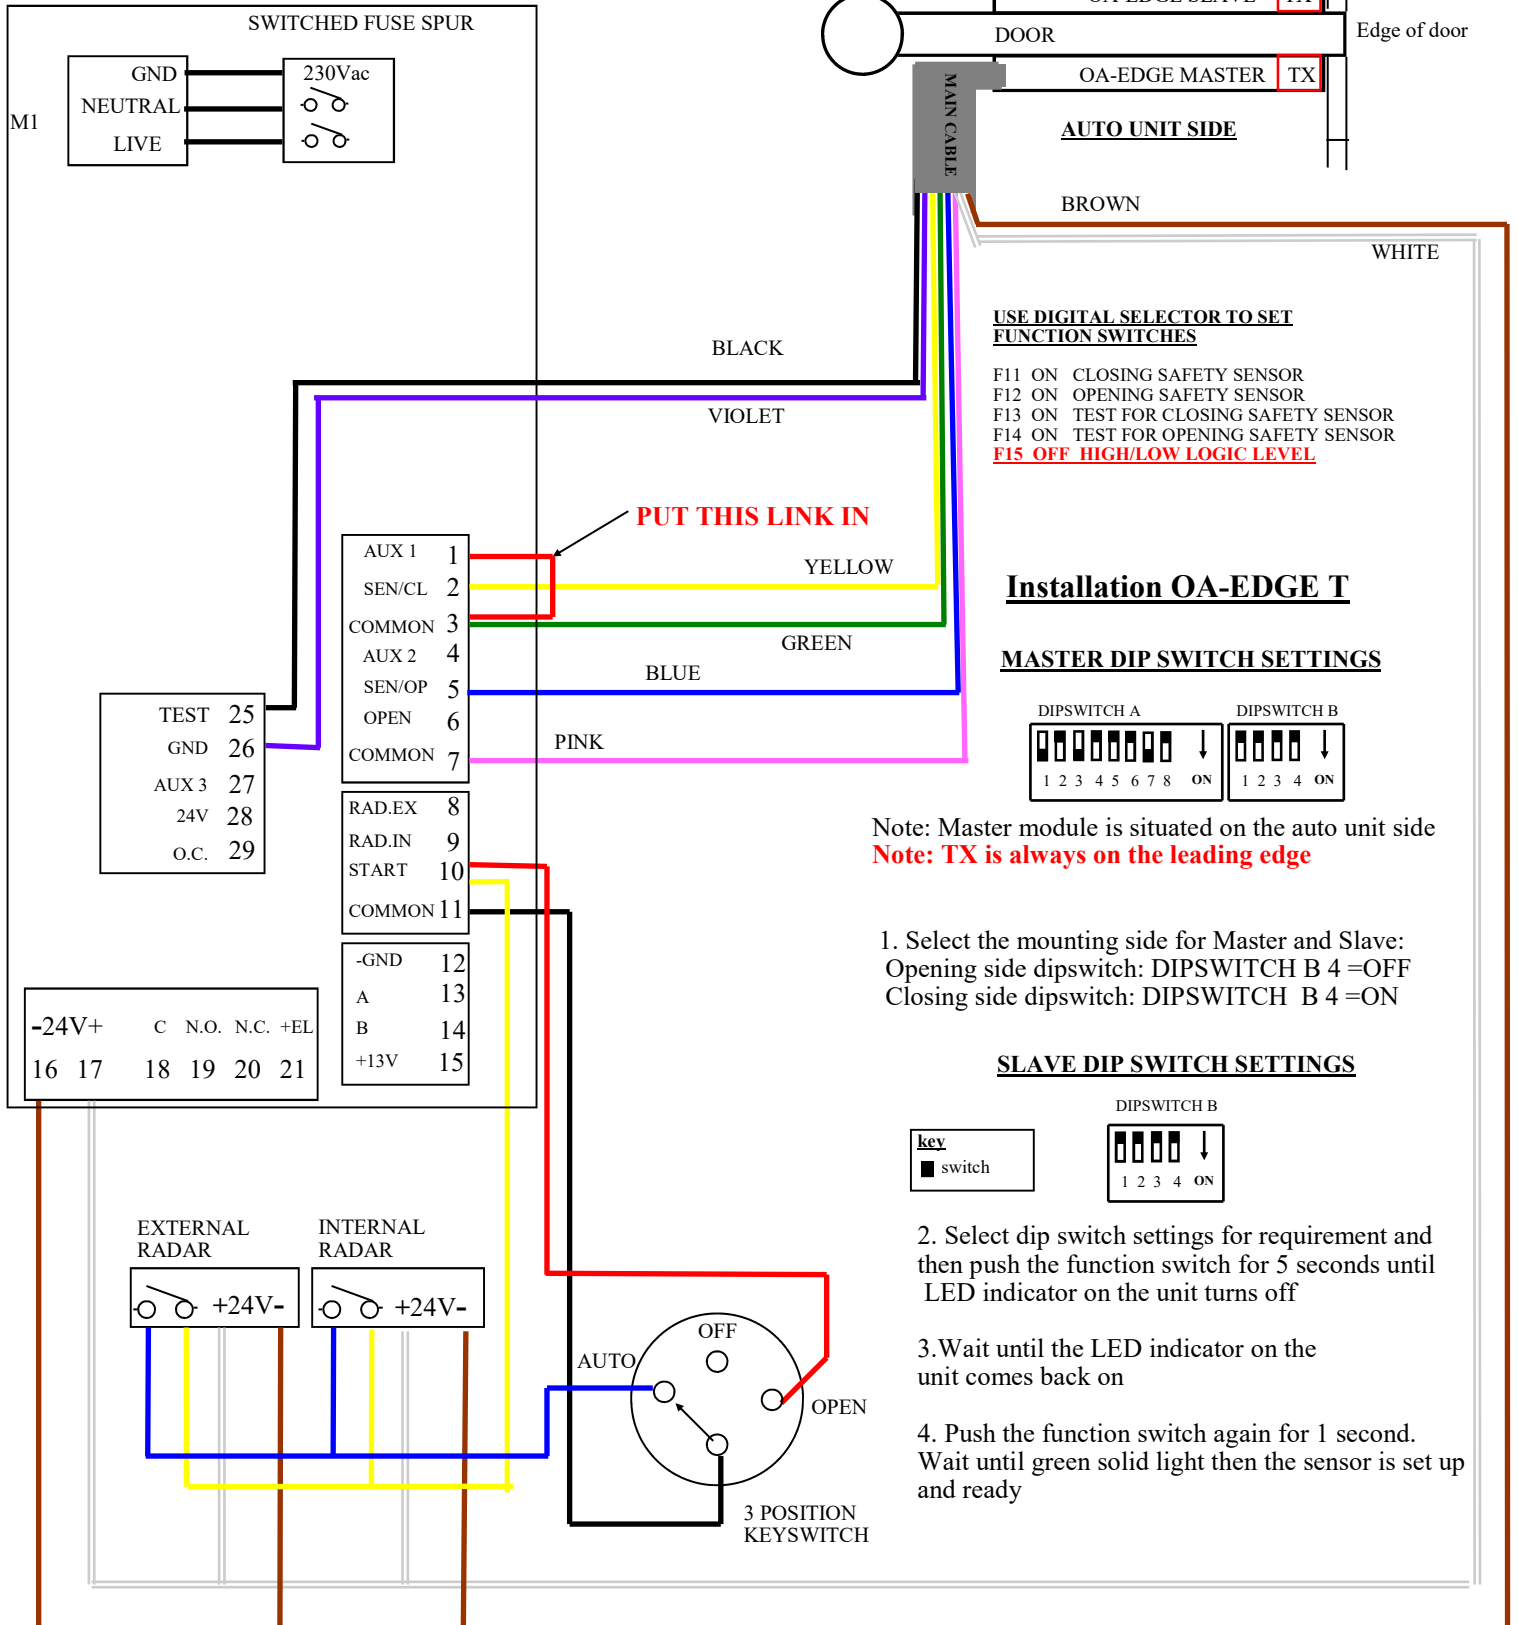

**LABEL UK**

Faraday Drive, Bridgnorth, Shropshire, WV15 5BQ  
Tel: 01746 768227 Fax: 01746 767565

**NEPTIS UNIT**

**FOR ALL OTHER SENSOR FUNCTIONAL SETTINGS PLEASE REFER TO THE INSTRUCTIONS SUPPLIED WITH OA-EDGE SENSOR FOR ALL OTHER NEPTIS FUNCTION SWITCH SETTINGS PLEASE REFER TO INSTALLATION MANUAL**