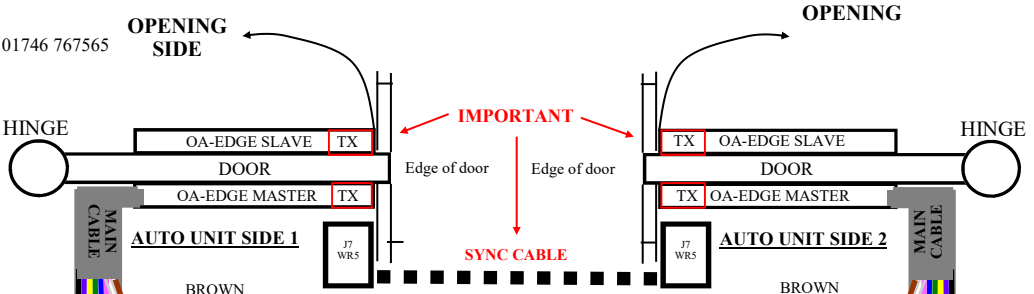

NEPTIS PLUS LET/SLT (SYNCRONISED PAIR) OA-EDGE T WITH 3 POSITION KEYSWITCH

NEPTIS UNIT 1

NEPTIS UNIT 2

**FOR ALL OTHER SENSOR FUNCTIONAL SETTINGS PLEASE REFER TO THE INSTRUCTIONS SUPPLIED WITH OA-EDGE SENSOR
FOR ALL OTHER NEPTIS FUNCTION SWITCH SETTINGS PLEASE REFER TO INSTALLATION MANUAL**