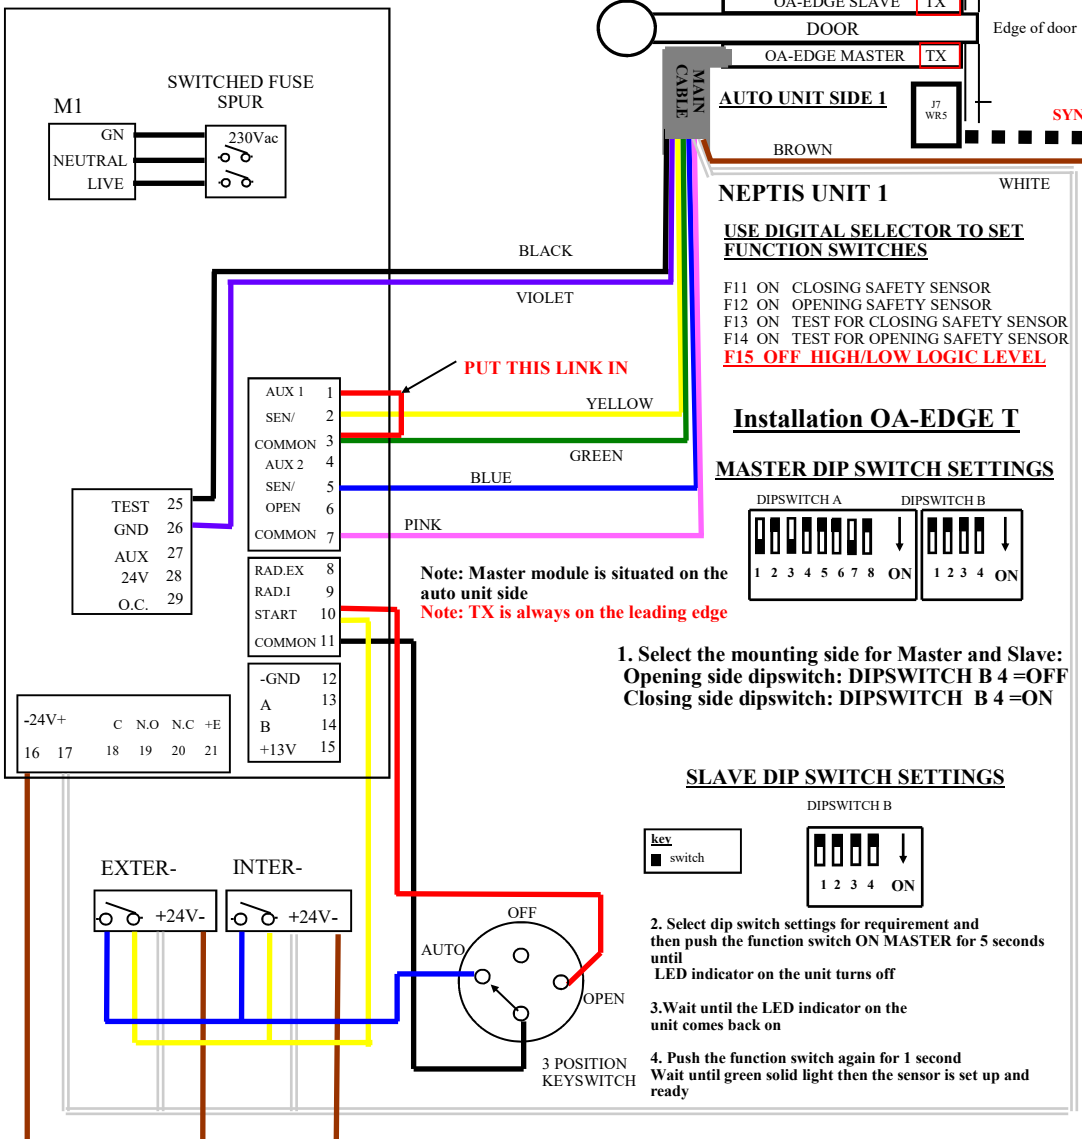

NEPTIS PLUS LET/SLT (SYNCRONISED PAIR) OA-EDGE T WITH 3 POSITION KEYSWITCH

NEPTIS UNIT 1

NEPTIS UNIT 2

**FOR ALL OTHER SENSOR FUNCTIONAL SETTINGS PLEASE REFER TO THE INSTRUCTIONS SUPPLIED WITH OA-EDGE SENSOR
FOR ALL OTHER NEPTIS FUNCTION SWITCH SETTINGS PLEASE REFER TO INSTALLATION MANUAL**