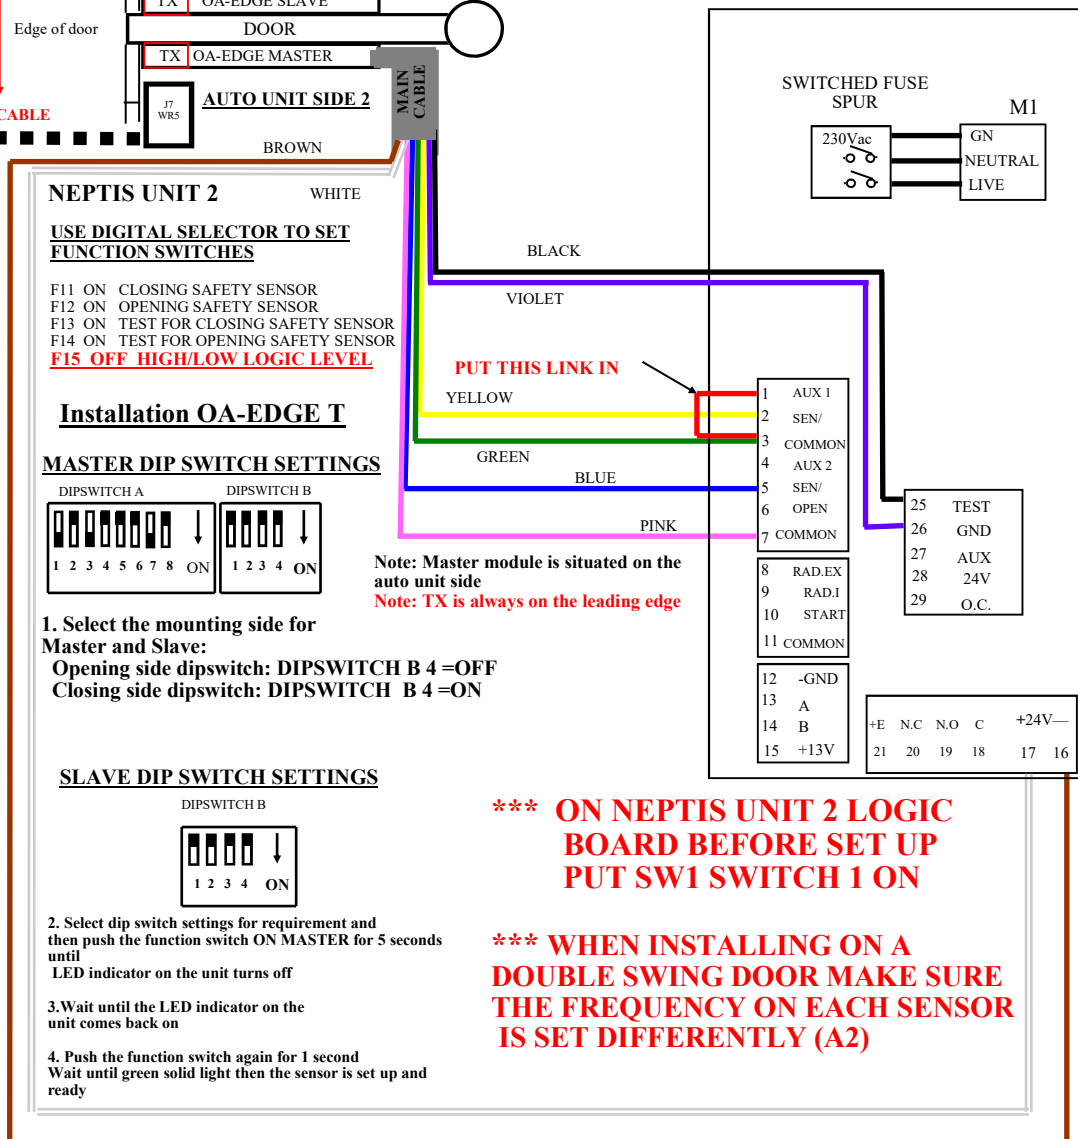

NEPTIS PLUS LET/SLT (SYNCRONISED PAIR) OA-EDGE T WITH 3 POSITION KEYSWITCH

NEPTIS UNIT 1

NEPTIS UNIT 2

**FOR ALL OTHER SENSOR FUNCTIONAL SETTINGS PLEASE REFER TO THE INSTRUCTIONS SUPPLIED WITH OA-EDGE SENSOR
FOR ALL OTHER NEPTIS FUNCTION SWITCH SETTINGS PLEASE REFER TO INSTALLATION MANUAL**