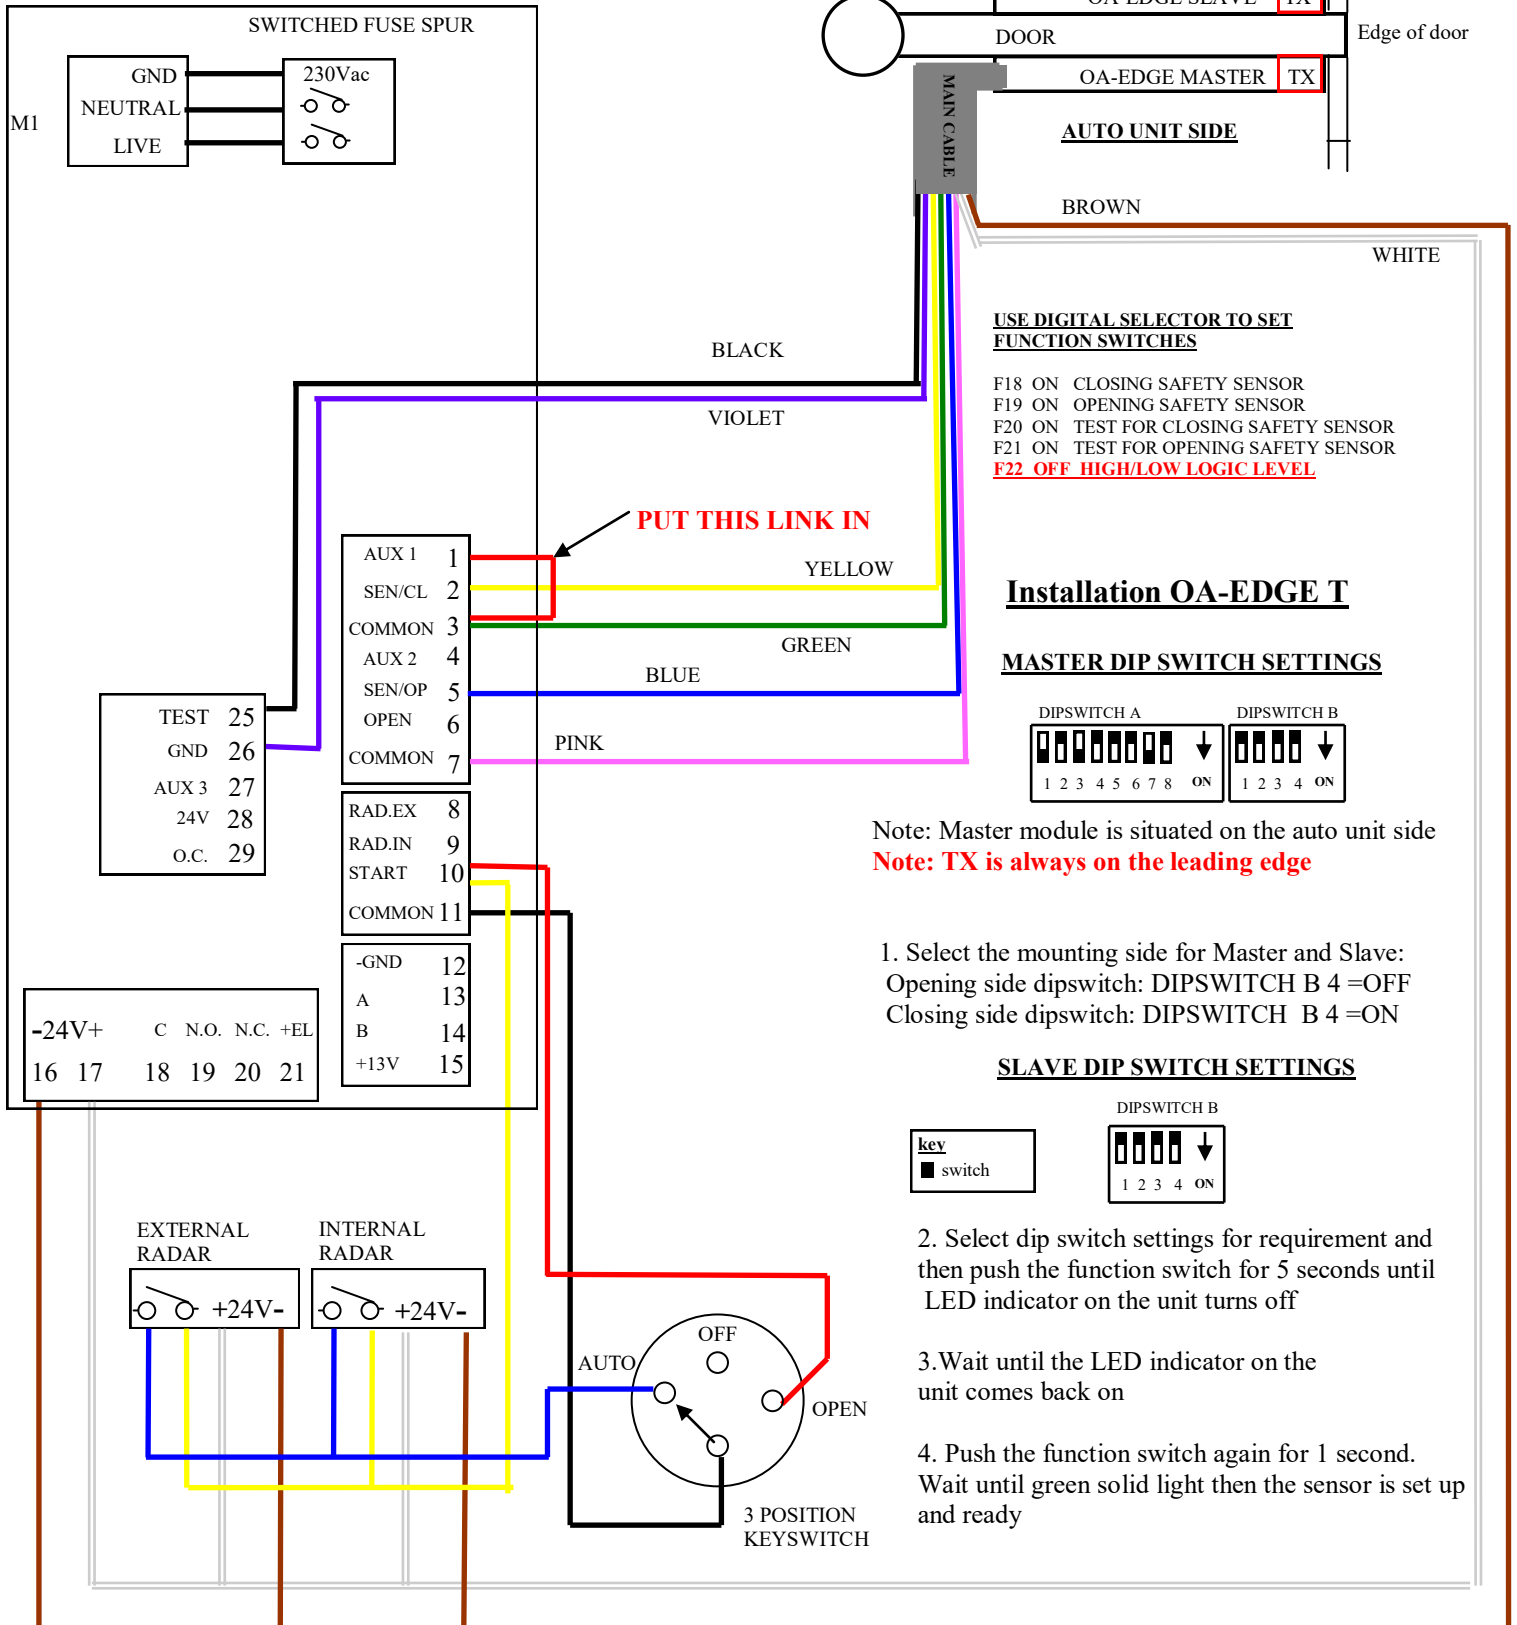

LABEL UK

Faraday Drive, Bridgnorth, Shropshire, WV15 5BQ
Tel: 01746 768227 Fax: 01746 767565

NEPTIS UNIT

FOR ALL OTHER SENSOR FUNCTIONAL SETTINGS PLEASE REFER TO THE INSTRUCTIONS SUPPLIED WITH OA-EDGE SENSOR . FOR ALL OTHER NEPTIS FUNCTION SWITCH SETTINGS PLEASE REFER TO INSTALLATION MANUAL