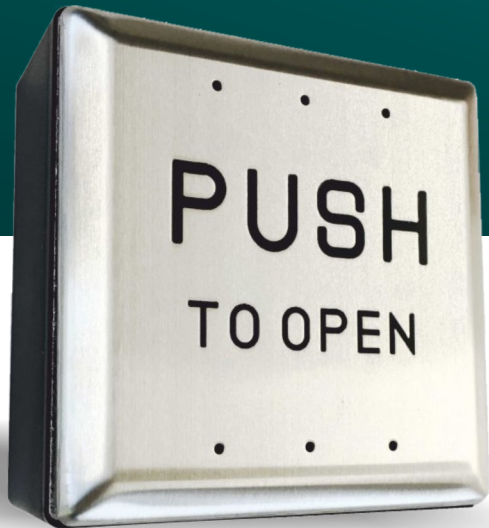

# Stainless Steel Push To Open 4" Activation Pad

Product	ST/ST Push To Open 4" Activation Pad
Product Codes	PAD1CD1 (Hardwired) PAD5 (Wireless)

## PRODUCT INFORMATION

Our premium 4" door activation pads\* are designed to be durable for both internal and external use.

It features a premium stainless steel front for product longevity, and concealed fixings for further protection against tampering and theft.

Available in both hardwired and wireless versions, this push pad will give entrances an elegant finish.

\*(can be provided in our swing door packages at extra cost)

## FEATURES

- 116mm h x 116mm w x 61mm d
- Available in hardwired or wireless versions
- Durable construction
- Stainless steel finish
- Concealed fixings for extra security
- Easy to read writing
- Resistant plastic casing
- Easy to clean surface